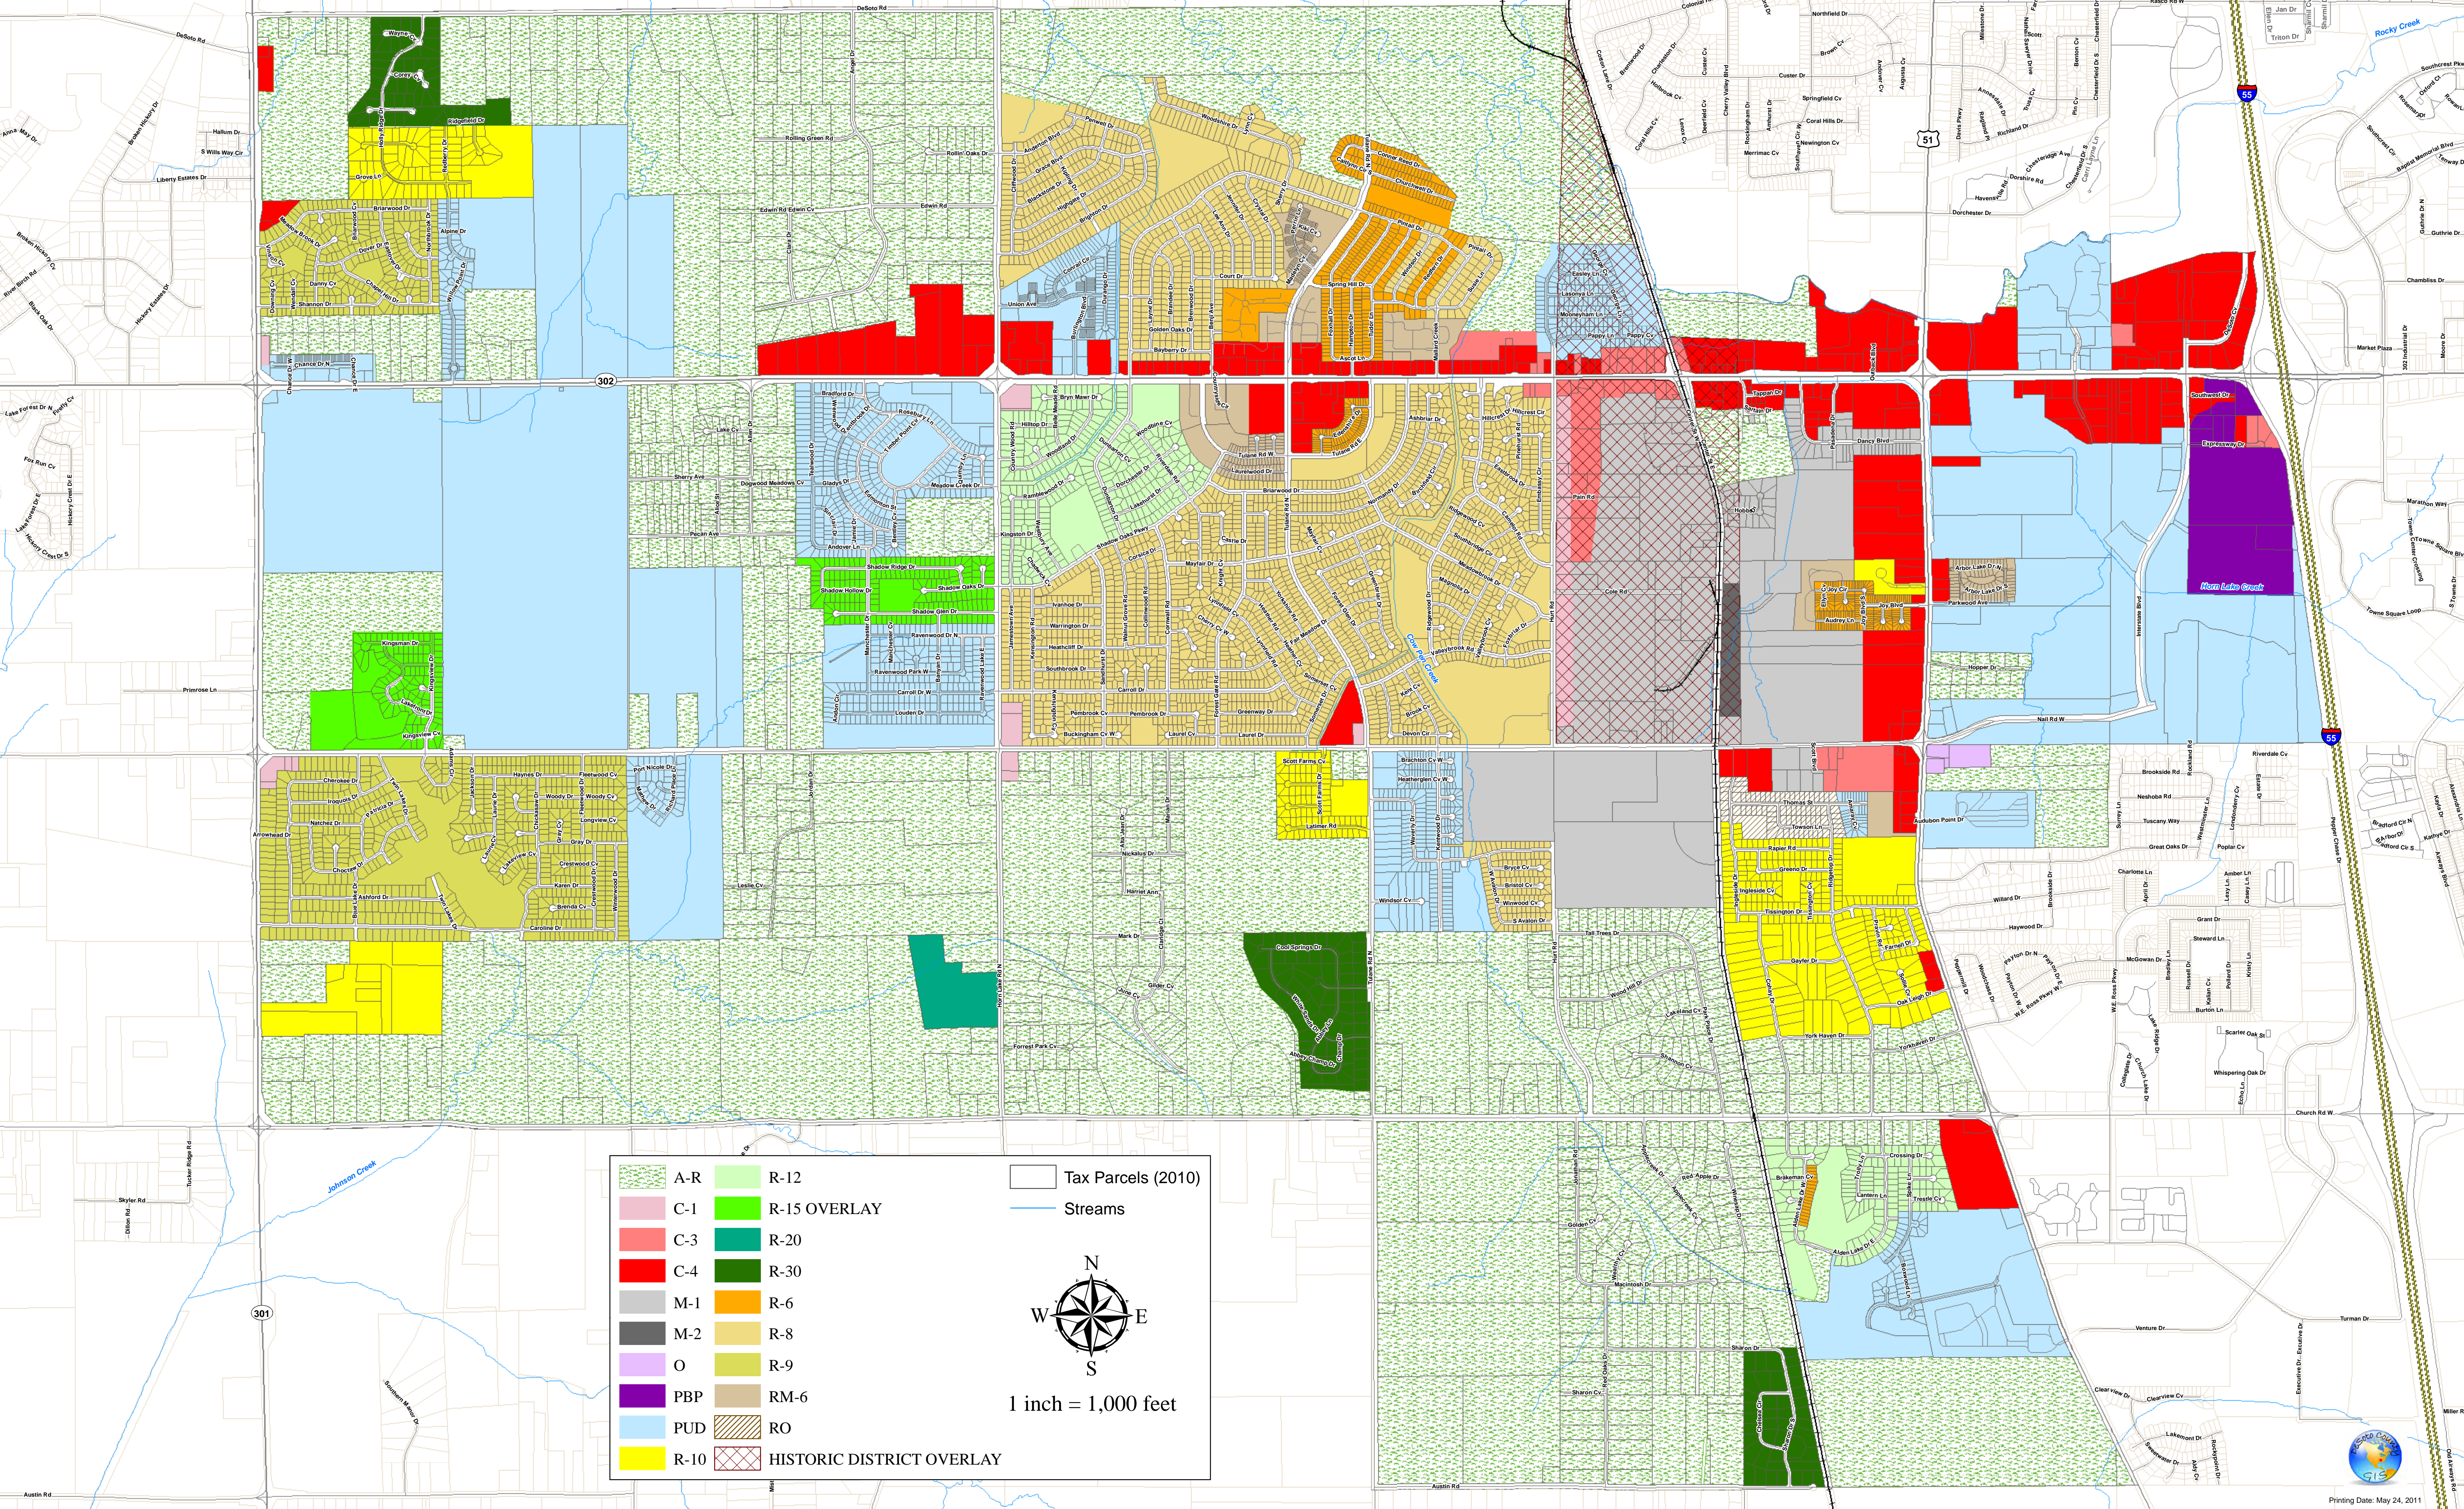

# City of Horn Lake Zoning Map

	A-R		R-12		Tax Parcels (2010)
	C-1		R-15 OVERLAY		Streams
	C-3		R-20		
	C-4		R-30		
	M-1		R-6		
	M-2		R-8		
	O		R-9		
	PBP		RM-6		
	PUD		RO		
	R-10		HISTORIC DISTRICT OVERLAY		

1 inch = 1,000 feet